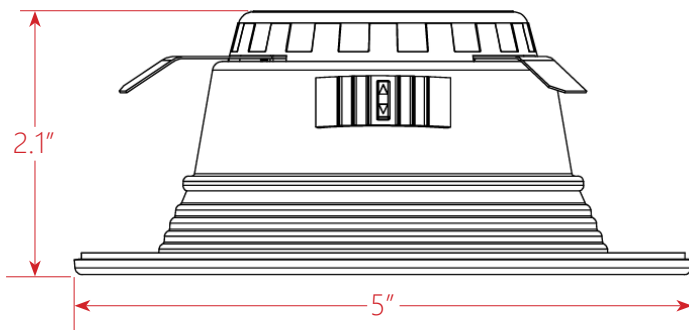

Ordering Guide:

example: DLR v2 4 MD 12 WB 9SEL

Series	Size	Output	Voltage	Reflector Trim	CRI/CCT
DLR v2	4	MD	12	WB	9SEL
DLR v2 Retrofit Down Light Version 2	4 4"	MD Medium	12 120V	WB White Baffle	9SEL 90 CRI / Field Selectable CCT: 2700K 3000K 3500K 4000K 5000K

Performance Chart:

CCT	Lumens	Watts	LPW
2700K	650	10	65
3000K	680	10	68
3500K	680	10	68
4000K	689	10	69
5000K	685	10	69

Accessories:

DLRGU24 Connector for GU24 base

Schematic: