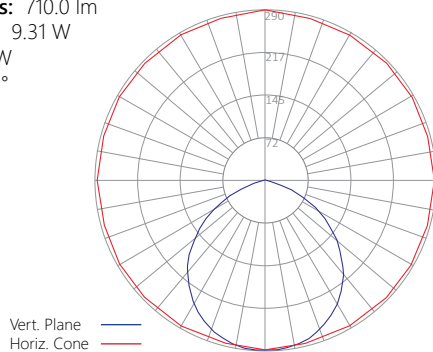

Performance Chart:

CCT	Lumens	Watts	LPW
2700K	650	10	65
3000K	680	10	68
3500K	680	10	68
4000K	689	10	69
5000K	685	10	69

Accessories:

DLRGU24 Connector for GU24 base

Schematic:

Photometric Data:

DLR v2 4 MD 12 WB 9SEL [4000K]

Luminaire Lumens: 710.0 lm

Luminaire Watts: 9.31 W

Efficacy: 76.2 LPW

Beam Angle: 106°

Dimming Compatibility:

Brand	Model	Compatibility
Lutron	4X603	✓
Lutron	CT-603PGH-WH	✓
Lutron	CTCL-153PDH-WH	✓
Lutron	DV-600P	✓
Lutron	DVCL-153P-WH	✓
Lutron	DVLV-603P-IV	✓
Lutron	DVW-603PGH-WH	✓
Lutron	MACL-153M-WH	✓
Lutron	MALV-600	✗
Lutron	MALV-600-IV	✗
Lutron	MIR-600THW-WH	✗
Lutron	NT-1000	✗
Lutron	S-600P	✓
Lutron	S-600PR-WH	✗
Lutron	S-603P	✓
Lutron	SLV-600P-WH	✓
Lutron	SPSLV-600-WH	✗
Leviton	6674	✓
Leviton	6631	✓
Leviton	6672	✓
Leviton	6683	✓
Leviton	1A2305	✓
Leviton	1E1205	✗
Leviton	1F4205	✓
Leviton	6633-P	✓
Leviton	DB33K1	✓
Leviton	IPL06	✓
Leviton	VP106	✗