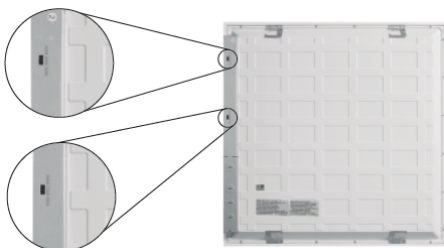

Project: _____
 Location: _____
 Cat. #: _____
 Type: _____
 Quantity: _____

FPB v2 Select | LED Selectable Backlit Flat Panel

Features:

- High performance LED technology
- **All models sold in 2 packs only**
- Field selectable color temperature: 3000K / 3500K / 4000K / 5000K / 6500K for non-EM models; 3500K / 4000K / 5000K for EM models
- Field selectable output: choose from five wattage outputs for non-EM models; three wattage outputs for EM models
- 0-10V dimming standard (10%-100%)
- Uniform illumination with no visible LED pixilation
- Recessed in grid ceilings with integral clips for secure attachment. Surface mount and suspension cable mount kits available

CCT Selectable

Wattage Selectable

Applications:

Suitable for most commercial and institutional applications

- Office
- Retail
- Classrooms
- Healthcare Facilities

Construction:

- Steel die-formed back enclosure and frame in white finish
- PMMA lensing over LEDs - will not discolor over time

Schematic:

Size	L	W	H
2' x 2'	23.74"	23.74"	1.65"
2' x 4'	47.76"	23.74"	1.65"
1' x 4'	47.76"	11.81"	1.65"

Notes

- ⁽¹⁾ All FPBv2 models sold in 2 packs only
- ⁽²⁾ 1200 lumen EM pack. Not available in 1x4. Not available in SEL5.