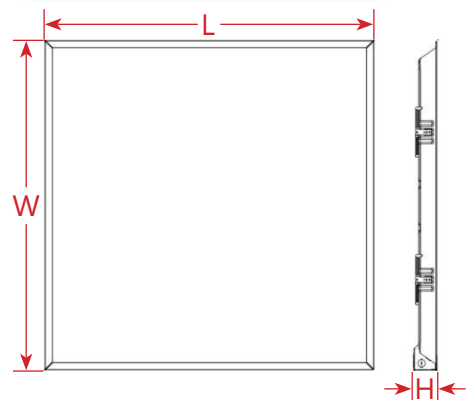

Schematic:

Size	L	W	H
2' x 2'	23.74"	23.74"	1.65"
2' x 4'	47.76"	23.74"	1.65"
1' x 4'	47.76"	11.81"	1.65"

Notes

- ⁽¹⁾ All FPBv2 models sold in 2 packs only
- ⁽²⁾ 1200 lumen EM pack. Not available in 1x4. Not available in SEL5.