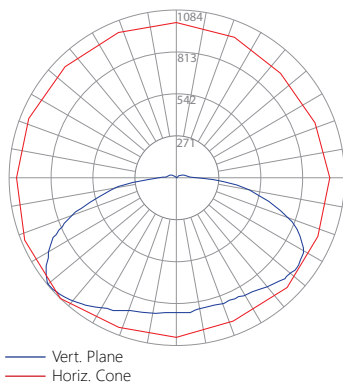

Schematics:

	PGB MD	PGB VH
Length	8"	10"
Width	8"	10"
Height	3.7"	4.2"
Weight	4 lbs.	6 lbs.

Ordering Guide:

example: PGB MD 5 UV FP 7SEL ZMSD WH

Series	Output	Optic	Voltage	Shielding	CRI/CCT	Options	Finish
PGB		5	UV	FP	7SEL		WH
PGB	MD Medium (8" x 8" Housing)	5 Type V	UV 120-277V	FP Frosted Polycarbonate Lens	7SEL 80 CRI/Field Selectable CCT 3000K 4000K 5000K	Blank No Options	WH White
	VH Very High (10" x 10" Housing)					SP 10kV Surge Protection	
						ZMSD (1) Microwave Daylight/Motion Sensor with Dimming	

Performance Chart:

Catalog #	Lumens	Wattage	LPW
PGB MD 5 UV FP 7SEL (3000K)	5010	40	126
PGB MD 5 UV FP 7SEL (4000K)	5399	38	141
PGB MD 5 UV FP 7SEL (5000K)	5462	40	137

Catalog #	Lumens	Wattage	LPW
PGB VH 5 UV FP 7SEL (3000K)	9329	75	126
PGB VH 5 UV FP 7SEL (4000K)	10156	71	141
PGB VH 5 UV FP 7SEL (5000K)	10016	75	137

Photometric Data:

PGB MD 5 UV FP 7SEL (3000K)

Test No.: BLC2101014E-C-CP
 Luminaire Lumens: 4,946 lm
 Luminaire Watts: 39.3W
 Efficacy: 125.9 LPW
 Spacing Criterion (0-180): 1.60
 Spacing Criterion (90-270): 1.62