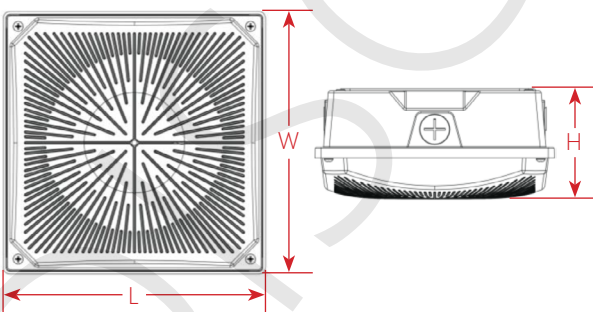

Schematics:

	PGB MD	PGB VH
Length	8"	10"
Width	8"	10"
Height	3.7"	4.2"
Weight	4 lbs.	6 lbs.

Ordering Guide:

example: PGB MD 5 UV FP 7SEL ZMSD WH

Series	Output	Optic	Voltage	Shielding	CRI/CCT	Options	Finish
PGB		5	UV	FP	7SEL		WH
PGB	MD Medium (8" x 8" Housing)	5 Type V	UV 120-277V	FP Frosted Polycarbonate Lens	7SEL 80 CRI/Field Selectable CCT 3000K 4000K 5000K	Blank No Options	WH White
	VH Very High (10" x 10" Housing)					SP 10kV Surge Protection	
						ZMSD (1) Microwave Daylight/Motion Sensor with Dimming	