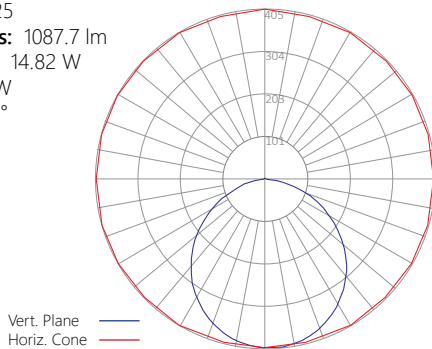

Performance Chart:

Lumens	Watts	CRI
1088	15	90

Accessories:

**DLRGU24** Connector for GU24 base

Schematic:

Photometric Data:

**DLR G 6 MD 12 SW 9SEL**

Test No.: 20220525  
 Luminaire Lumens: 1087.7 lm  
 Luminaire Watts: 14.82 W  
 Efficacy: 73.4 LPW  
 Beam Angle: 108°