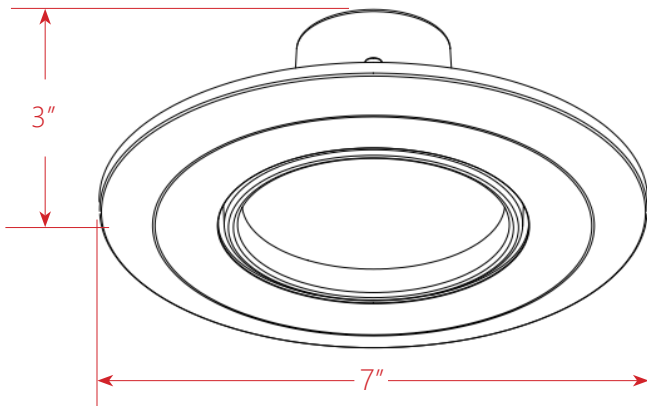

## Warranty:

- 5 year limited system warranty - see [www.LumenFocus.com](http://www.LumenFocus.com) for complete warranty terms and conditions

Ordering Guide:

example: DLR G 6 MD 12 SW 9SEL

Series	Size	Output	Voltage	Reflector Trim	CRI/CCT
DLR G	6	MD	12	SW	9SEL
<b>DLR G</b> Retrofit Gimbal Down Light	<b>6</b> 6"	<b>MD</b> Medium	<b>12</b> 120V	<b>SW</b> Smooth White	<b>9SEL</b> 90 CRI / Field Selectable CCT: 2700K 3000K 3500K 4000K 5000K

Performance Chart:

Lumens	Watts	CRI
1088	15	90

Accessories:

**DLRGU24** Connector for GU24 base

Schematic:

Photometric Data:

**DLR G 6 MD 12 SW 9SEL**

Test No.: 20220525  
 Luminaire Lumens: 1087.7 lm  
 Luminaire Watts: 14.82 W  
 Efficacy: 73.4 LPW  
 Beam Angle: 108°