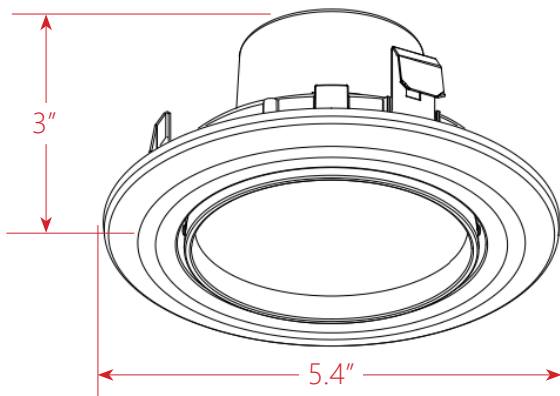

Ordering Guide:

example: DLR G 4 MD 12 SW 9SEL

Series	Size	Output	Voltage	Reflector Trim	CRI/CCT
DLR G	4	MD	12	SW	9SEL
DLR G Retrofit Gimbal Down Light	4 4"	MD Medium	12 120V	SW Smooth White	9SEL 90 CRI / Field Selectable CCT: 2700K 3000K 3500K 4000K 5000K

Performance Chart:

Lumens	Watts	CRI
709 - 824	10	90

Accessories:

DLRGU24 Connector for GU24 base

Schematic:

Photometric Data:

DLR G 4 MD 12 SW 9SEL

Test No.: 20211223
 Luminaire Lumens: 754.9 lm
 Luminaire Watts: 9.62 W
 Efficacy: 78.5 LPW
 Beam Angle: 108°