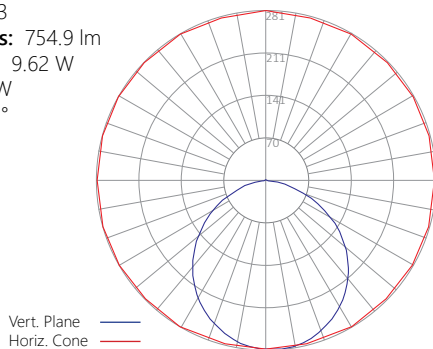

Ordering Guide:

example: DLR G 4 MD 12 SW 9SEL

Series	Size	Output	Voltage	Reflector Trim	CRI/CCT
DLR G	4	MD	12	SW	9SEL
DLR G Retrofit Gimbal Down Light	4 4"	MD Medium	12 120V	SW Smooth White	9SEL 90 CRI / Field Selectable CCT: 2700K 3000K 3500K 4000K 5000K

Performance Chart:

Lumens	Watts	CRI
709 - 824	10	90

Accessories:

DLRGU24 Connector for GU24 base

Schematic:

Photometric Data:

DLR G 4 MD 12 SW 9SEL

Test No.: 20211223
 Luminaire Lumens: 754.9 lm
 Luminaire Watts: 9.62 W
 Efficacy: 78.5 LPW
 Beam Angle: 108°