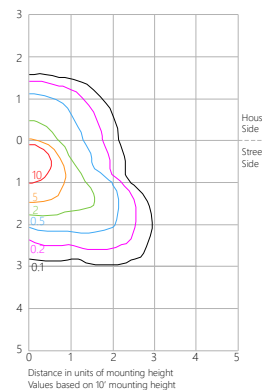

Ordering Guide:

example: WPS S SEL 3 UV CP 7SEL-WH

Series	Size	Output	Optic	Voltage	Shielding	CRI/CCT	-	Finish
WPS	S	SEL	3	UV	CP	7SEL	-	
WPS	S Small	SEL Field Selectable: Low (20W) Medium (30W) High (40W) Very High (50W)	3 Type III	UV 120-277	CP Clear Polycarbonate	7SEL 70 CRI / Field Selectable CCT: 3000K 4000K 5000K		WH White Finish BZ Bronze Finish

Schematic:

Performance Chart:

Selectable Output	Watts	Lumens	LPW	BUG Rating
Low	20	2312	115.6	B1-U1-G1
Medium	31	3764	122.8	B1-U1-G1
High	40	4879	123.3	B1-U1-G1
Very High	50	6343	127.0	B1-U2-G1

Values in chart reflect 4000K & 5000K color temp.
Scaling Factor for 3000K: 0.95

Photometric Data:

WPS S SEL 3 UV CP 7SEL (30W)

Luminaire Lumens: 3,764.4 lm
Luminaire Watts: 30.65 W
Efficacy: 122.8 LPW

Lum. Classification System (LCS)

LCS Zone	Lumens	%Lum
FL (0-30)	629.8	16.7
FM (30-60)	2000.2	53.1
FH (60-80)	659.2	17.5
FVH (80-90)	18.5	0.5
BL (0-30)	150.7	4.0
BM (30-60)	236.9	6.3
BH (60-80)	57.0	1.5
BVH (80-90)	4.6	0.1
UL (90-100)	1.2	0.0
UH (100-180)	6.3	0.2
Total	3764.4	100.0