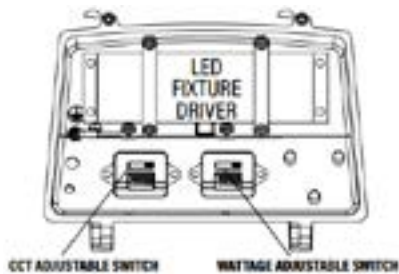

Project: _____
 Location: _____
 Cat. #: _____
 Type: _____
 Quantity: _____

LED

WPS S | LED Select Wall Pack

Features:

- High performance LED technology
- Type 3 optics for even illumination
- Field selectable color temperature: 3000K /4000K /5000K
- Field selectable output: 20W/30W/40W/50W