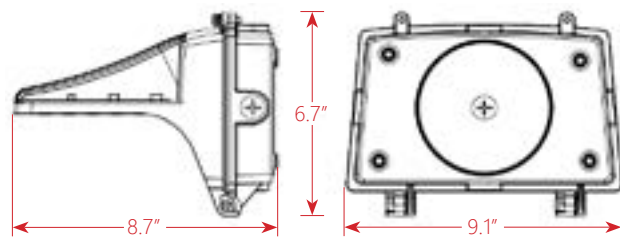

Ordering Guide:

example: WPS S SEL 3 UV CP 7SEL-WH

Series	Size	Output	Optic	Voltage	Shielding	CRI/CCT	-	Finish
WPS	S	SEL	3	UV	CP	7SEL	-	
WPS	S Small	SEL Field Selectable: Low (20W) Medium (30W) High (40W) Very High (50W)	3 Type III	UV 120-277	CP Clear Polycarbonate	7SEL 70 CRI / Field Selectable CCT: 3000K 4000K 5000K		WH White Finish BZ Bronze Finish

Accessories: (order separately)

- **EM-WPS *** Emergency pack: 4W / 90 minute (0°C to 45°C operating temp.)
- **BPC-WPS *** Button Style Photo Cell (120-277V)

* EM & BPC can not be used together. One accessory prevents the other from fitting in the luminaire.

Schematic:

Performance Chart:

Selectable Output	Watts	Lumens	LPW	BUG Rating
Low	20	2312	115.6	B1-U1-G1
Medium	31	3764	122.8	B1-U1-G1
High	40	4879	123.3	B1-U1-G1
Very High	50	6343	127.0	B1-U2-G1

Values in chart reflect 4000K & 5000K color temp.
Scaling Factor for 3000K: 0.95