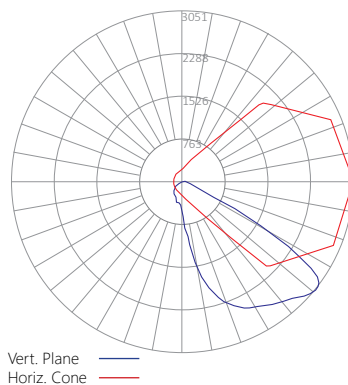

Ordering Guide:

example: WPS S SEL 3 UV CP 7SEL-WH

Series	Size	Output	Optic	Voltage	Shielding	CRI/CCT	-	Finish
WPS	S	SEL	3	UV	CP	7SEL	-	
WPS	S Small	SEL Field Selectable: Low (20W) Medium (30W) High (40W) Very High (50W)	3 Type III	UV 120-277	CP Clear Polycarbonate	7SEL 70 CRI / Field Selectable CCT: 3000K 4000K 5000K		WH White Finish BZ Bronze Finish

Schematic:

Performance Chart:

Selectable Output	Watts	Lumens	LPW	BUG Rating
Low	20	2312	115.6	B1-U1-G1
Medium	31	3764	122.8	B1-U1-G1
High	40	4879	123.3	B1-U1-G1
Very High	50	6343	127.0	B1-U2-G1

Values in chart reflect 4000K & 5000K color temp.
Scaling Factor for 3000K: 0.95

Photometric Data:

WPS S SEL 3 UV CP 7SEL (30W)

Luminaire Lumens: 3,764.4 lm
Luminaire Watts: 30.65 W
Efficacy: 122.8 LPW

Lum. Classification System (LCS)

LCS Zone	Lumens	%Lum
FL (0-30)	629.8	16.7
FM (30-60)	2000.2	53.1
FH (60-80)	659.2	17.5
FVH (80-90)	18.5	0.5
BL (0-30)	150.7	4.0
BM (30-60)	236.9	6.3
BH (60-80)	57.0	1.5
BVH (80-90)	4.6	0.1
UL (90-100)	1.2	0.0
UH (100-180)	6.3	0.2
Total	3764.4	100.0