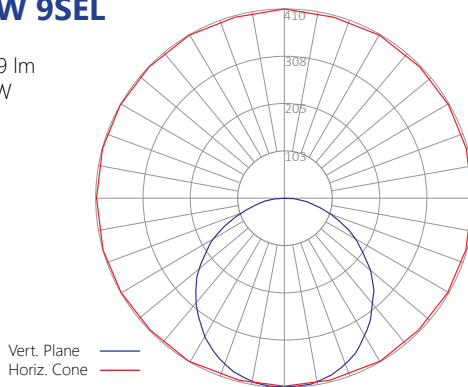

### Ambient Operating Temp:

- -20°C to 40°C

Ordering Guide:

example: DSS 6 MD 12 SW 9SEL

Series	Size	Output	Voltage	Reflector Trim	CRI/CCT
DSS	6	MD	12	SW	9SEL
<b>DSS</b>	<b>6</b> 6"	<b>MD</b> Medium	<b>12</b> 120V	<b>SW</b> Smooth White	<b>9SEL</b> 90 CRI / Field Selectable CCT: 2700K 3000K 3500K 4000K 5000K

Schematic:

Photometric Data:

**DSS 6 MD 12 SW 9SEL**

Test No.: LCZP19060259  
 Luminaire Lumens: 1,169 lm  
 Luminaire Watts: 14.5 W  
 Efficacy: 80.6 LPW  
 Beam Angle: 112°

Dimming Compatibility:

Brand	Model	Compatibility
Lutron	4X603	✓
Lutron	CT-603PGH-WH	✗
Lutron	CTCL-153PDH-WH	✓
Lutron	DV-600P	✓
Lutron	DVCL-153P-WH	✓
Lutron	DVLV-603P-IV	✓
Lutron	DVW-603PGH-WH	✓
Lutron	MACL-153M-WH	✓
Lutron	MIR-600THW-WH	✓
Lutron	S-600P	✓
Lutron	S-600PR-WH	✓
Lutron	S-603P	✗
Lutron	SLV-600P-WH	✓
Leviton	6674	✓
Leviton	6631	✓
Leviton	6672	✓
Leviton	6683	✓
Leviton	1A2305	✓
Leviton	1F4205	✗
Leviton	6633-P	✓
Leviton	DB33K1	✓
Leviton	IPL06	✗