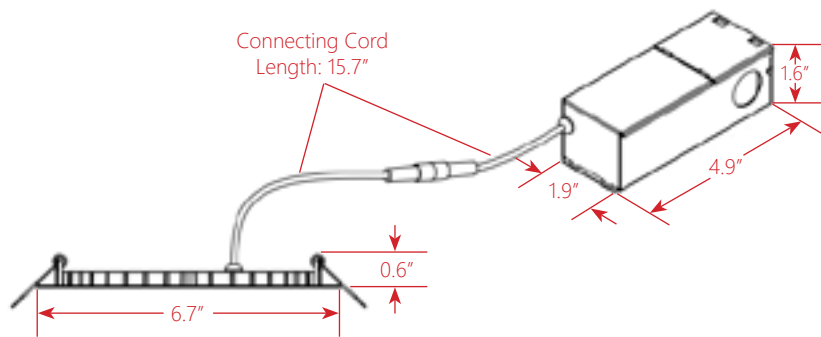

Ordering Guide:

example: DSS 6 MD 12 SW 9SEL

Series	Size	Output	Voltage	Reflector Trim	CRI/CCT
DSS	6	MD	12	SW	9SEL
DSS	6 6"	MD Medium	12 120V	SW Smooth White	9SEL 90 CRI / Field Selectable CCT: 2700K 3000K 3500K 4000K 5000K

Schematic: